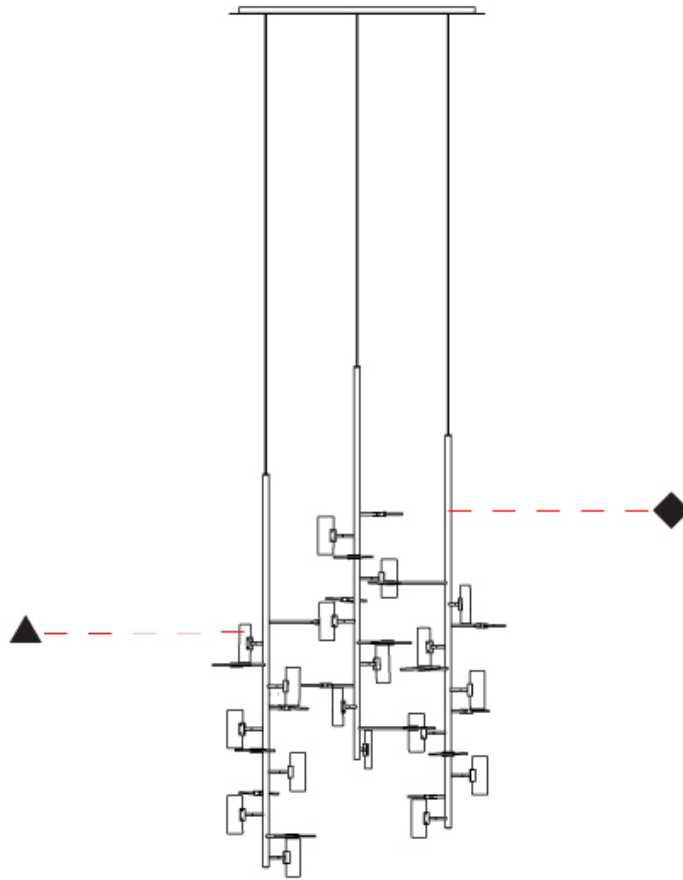

TREE SUSPENSION

D181000-

PROJECT

TYPE

SPECIFIER

QUANTITY

DATE

D