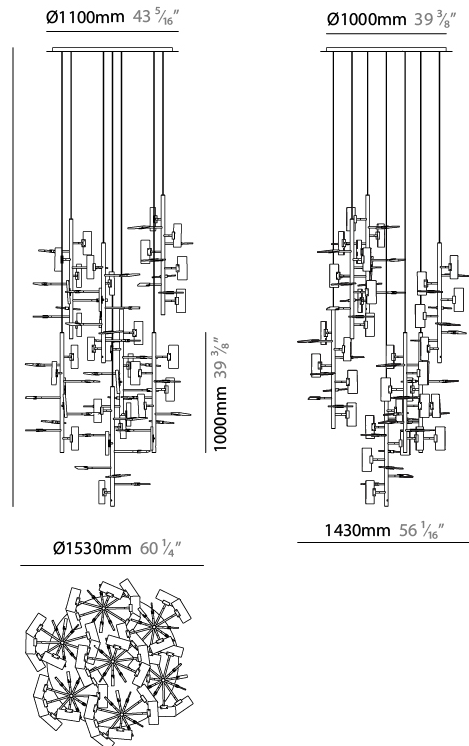

PROJECT	_____
TYPE	_____
SPECIFIER	_____
QUANTITY	_____
DATE	_____

TREE SUSPENSION

D181001-

base number	Color	Finish	Finish
	Temperature	Options	Options

1. To build a product code in our configurator select the specify button on the base model # product page
2. To build a manual product code on this datasheet choose from the options listed below in blue font and add the suffix to the base model #

GENERAL

Series: Tree
Partner: Artigja
Division: Design
Installation: Suspension
Product Type: Chandelier
Mounting Location: Ceiling
Light Distribution: Direct / Indirect

PHYSICAL

Shape: Abstract
Length (mm): 1550
Length (in): 59 7/16
Width (mm): 1450
Width (in): 61
Height (mm): 1000
Height (in): 39 3/8
Diffuser: Glass - Clear / Amber / Smoke Gray
Fixture Finish: BBS / BUB / ABR / DRB / DUB / AGD / LBB / DBZ / BBN / PCH / PGO / PBN / WHI / BLK
Accent Finish: CLR / AMB / SMG
Fixture Material: Glass / Metal
Primary Material: Glass

ELECTRICAL

Lamp Type: LED
Input Wattage (W): 323.4
Dimming: Dali Dimming / Phase Dimming
Driver Included: Yes
Driver Location: Integrated
Driver Class: Class 2
Input Voltage (V): 120
Output Voltage (V): 12
Upon Request: 0-10V Dimming

LED

Number of LEDs: 77
Color Temperature (°K): 2700 / 3000 / 4000
Nominal Lumen (lm): 47355 / 47740 / 52668
Lamp Life (hrs): 50000

OPTICAL

RATINGS AND CERTIFICATIONS

Certified By: Certified for North American Standards
IP rating: IP20