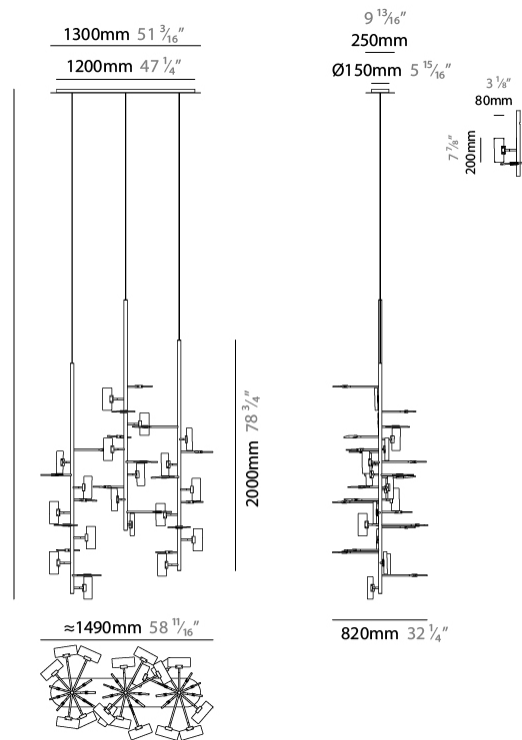

PROJECT	
TYPE	
SPECIFIER	
QUANTITY	
DATE	

TREE SUSPENSION

D181000-

base number	Color Temperature	Finish Options	Finish Options

1. To build a product code in our configurator select the specify button on the base model # product page
2. To build a manual product code on this datasheet choose from the options listed below in blue font and add the suffix to the base model #

GENERAL

Series: Tree
Partner: Artigja
Division: Design
Installation: Suspension
Product Type: Chandelier
Mounting Location: Ceiling
Light Distribution: Direct / Indirect

PHYSICAL

Shape: Abstract
Length (mm): 1500
Length (in): 59 1/16
Width (mm): 800
Width (in): 31 1/2
Height (mm): 2000
Height (in): 78 3/4
Diffuser: Glass - Clear / Amber / Smoke Gray
Fixture Finish: BBS / BUB / ABR / DRB / DUB / AGD / LBB / DBZ / BBN / PCH / PGO / PBN / WHI / BLK
Accent Finish: CLR / AMB / SMG
Fixture Material: Glass / Metal
Primary Material: Glass

ELECTRICAL

Lamp Type: LED
Lamp Shape: B10
Input Wattage (W): 151.2
Dimming: Dali Dimming / Phase Dimming
Driver Included: Yes
Driver Location: Integrated
Driver Class: Class 2
Input Voltage (V): 120
Output Voltage (V): 12
Upon Request: 0-10V Dimming

LED

Number of LEDs: 36
Color Temperature (°K): 2700 / 3000 / 4000
Nominal Lumen (lm): 36900 / 37200 / 41040
Lamp Life (hrs): 50000

OPTICAL

RATINGS AND CERTIFICATIONS

Certified By: Certified for North American Standards
IP rating: IP20